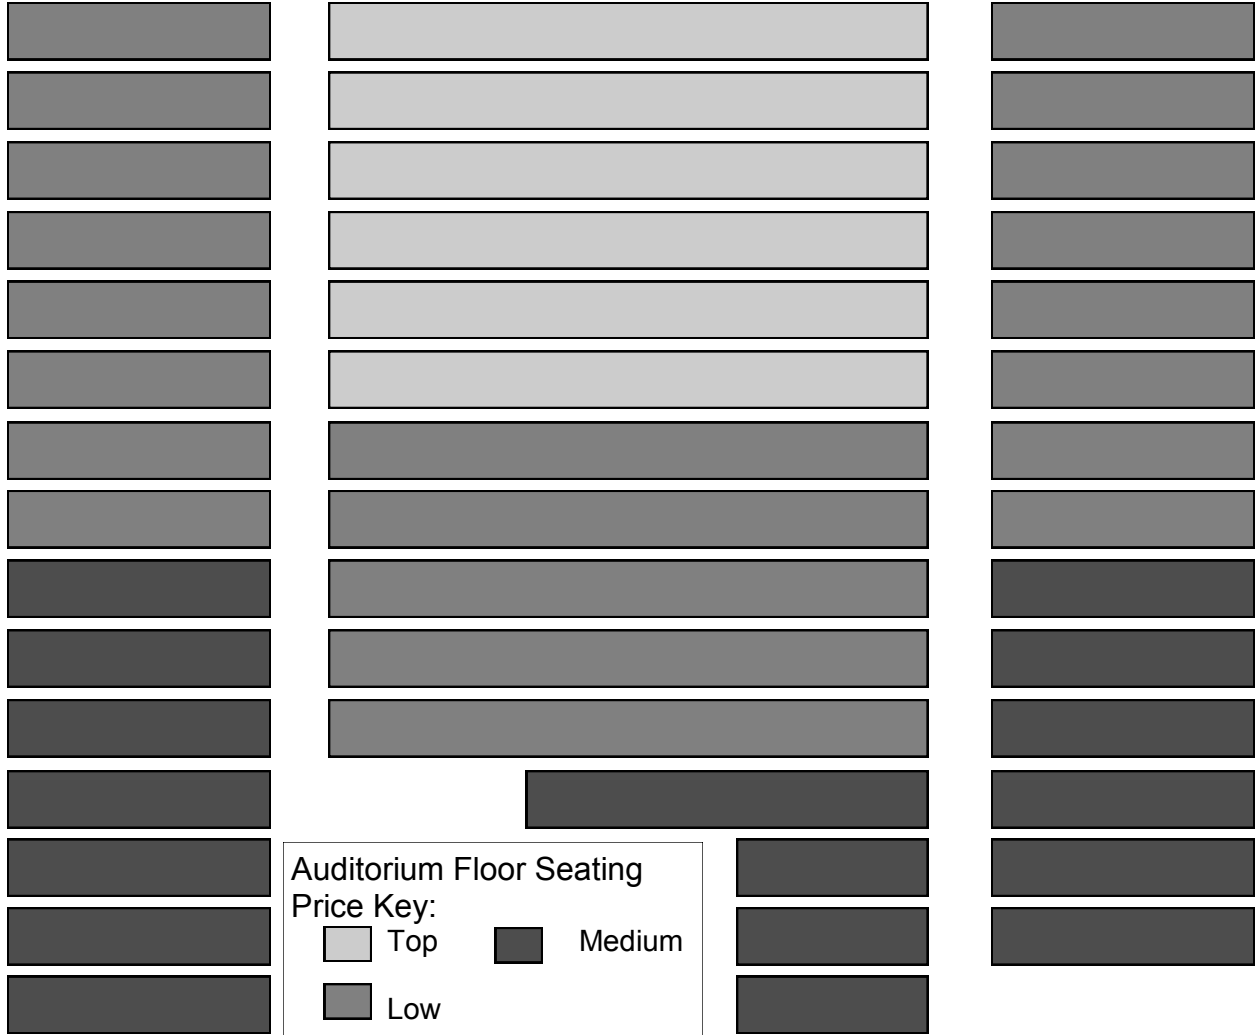

Left

STAGE

Right

Balcony Seating Medium Low